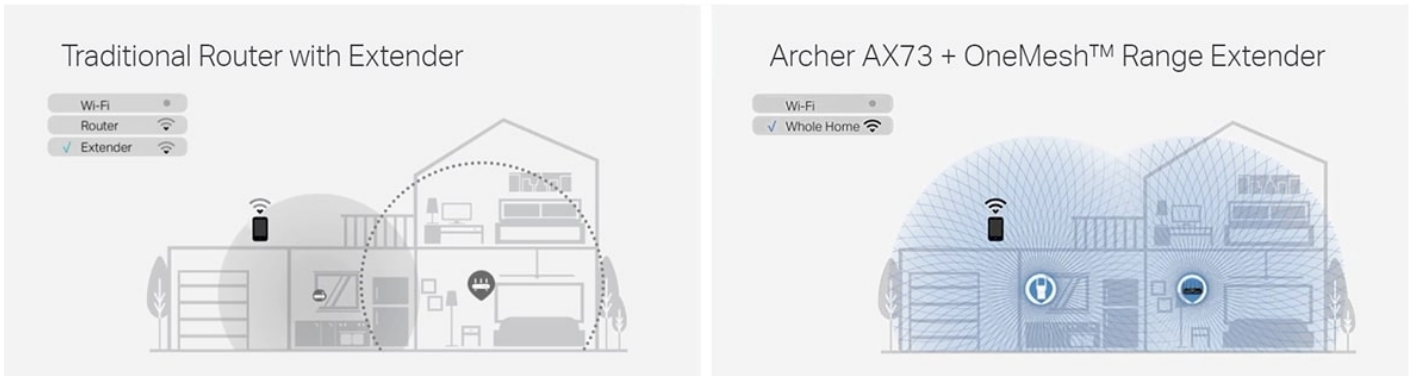

Home Network Scanner

Comprehensive Reports

New Connected Devices Notification

Quality of Service

TP-Link OneMesh™: Flexibly Create Whole Home WiFi

Want to build a whole-home Wi-Fi? Archer AX73 supports OneMesh to form a fast and easy whole-home network, that covers your home, preventing drops and lag when moving between signals.