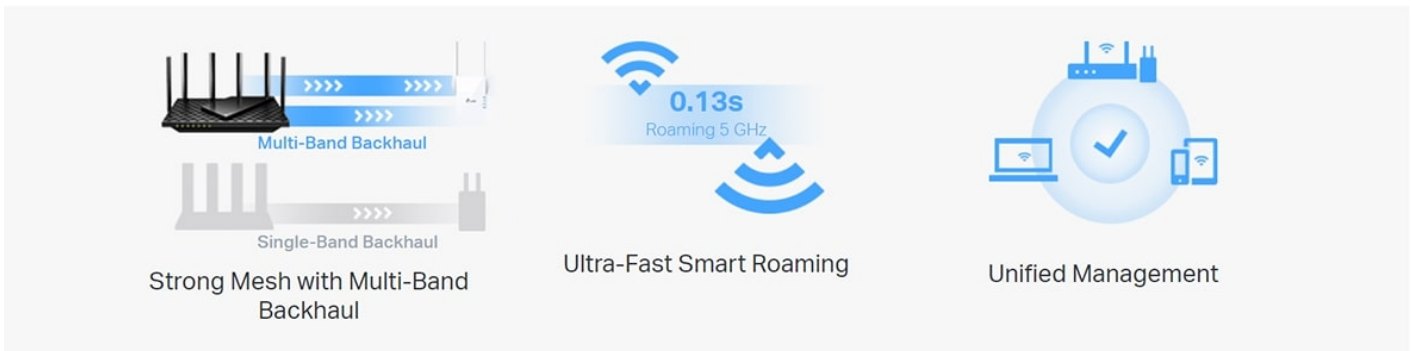

Enhanced IoT Security

HomeShield identifies IoT devices, including cameras and voice assistants, to block all potential security holes and secure your privacy.

DDoS Attack Prevention

HomeShield will record abnormal incoming traffic, and the device will automatically block requests from enlisted IPs.

Home Network Scanner

Comprehensive Reports

New Connected Devices Notification

Quality of Service

TP-Link OneMesh™: Flexibly Create Whole Home WiFi

Want to build a whole-home Wi-Fi? Archer AX73 supports OneMesh to form a fast and easy whole-home network, that covers your home, preventing drops and lag when moving between signals.