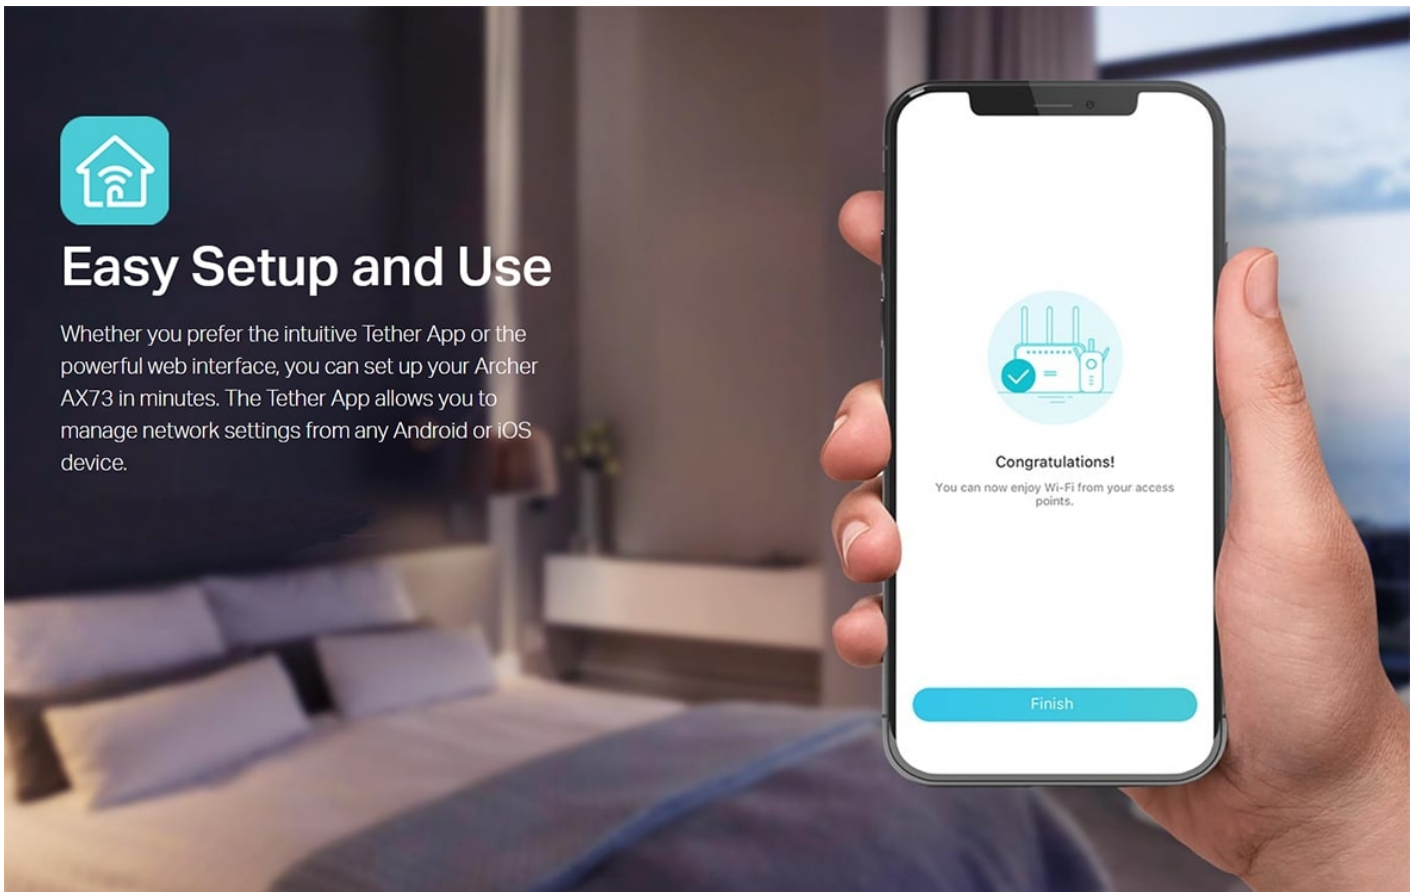

Enhanced IoT Security

HomeShield identifies IoT devices, including cameras and voice assistants, to block all potential security holes and secure your privacy.

DDoS Attack Prevention

HomeShield will record abnormal incoming traffic, and the device will automatically block requests from enlisted IPs.

Robust Parental Controls

Manage online time and block inappropriate content to keep your family safe online.

Leading Security by Avira®

Avira, an award-winning tech company, relied on by 500 million users, powers HomeShield and continually updates it, ensuring your network stays worry-free.

Home Network Scanner

Comprehensive Reports

New Connected Devices Notification

Quality of Service

TP-Link OneMesh™: Flexibly Create Whole Home WiFi

Want to build a whole-home Wi-Fi? Archer AX73 supports OneMesh to form a fast and easy whole-home network, that covers your home, preventing drops and lag when moving between signals.